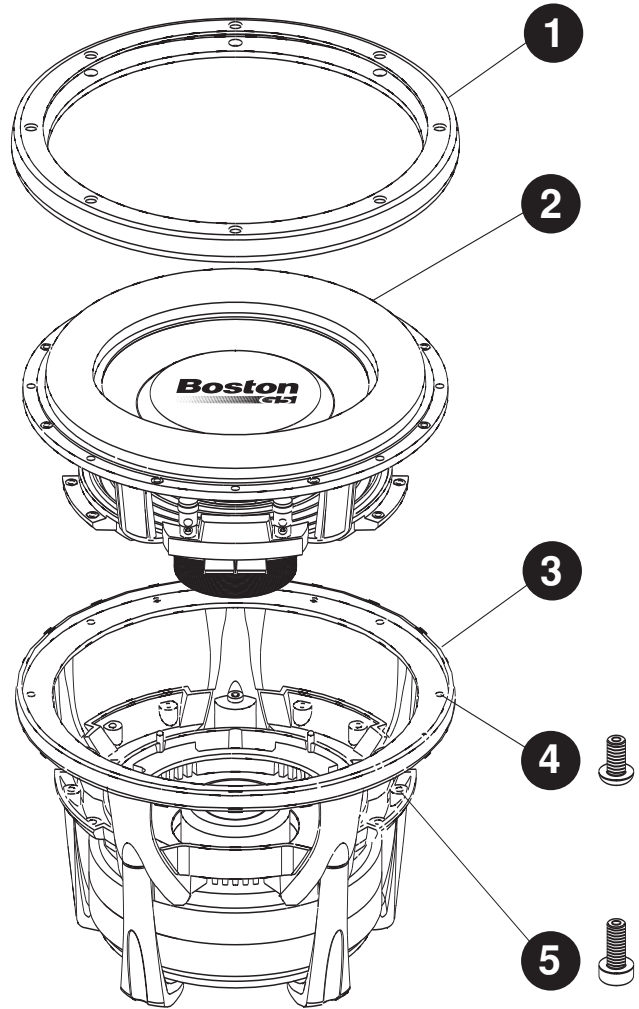

### G512 Part List:

1. Speaker Gasket
2. SPS Assembly
3. G5 Basket Assembly
4. Top Screw x 8
5. Bottom Screw x 10

### G510 Part List:

1. Speaker Gasket
2. SPS Assembly
3. G5 Basket Assembly
4. Top Screw x 8
5. Bottom Screw x 8

### SPS™ Assembly Installation Instructions

1. Install the SPS™ assembly into the basket. The basket and frame are notched to prevent the SPS™ assembly from being installed incorrectly. Make sure the SPS™ assembly mounts firmly into the frame with the speaker terminals located in the correct location.
2. Install the top screws that secure the SPS™ assembly to the basket. Eight top screws secure the SPS™ assembly to the top of the frame (mounting flange) and 10 bottom screws (G512) and 8 bottom screws (G510) secure the SPS™ assembly to the frame (top plate/spider).
3. Install the integral gasket.